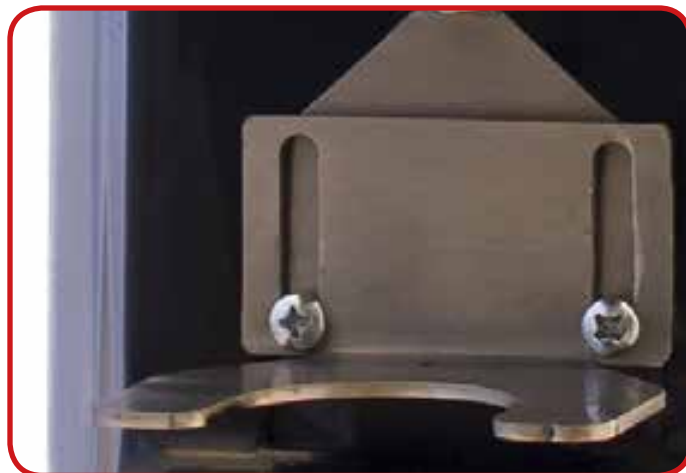

MITO TOUCH

CARATTERISTICHE TECNICHE

- Motore: 570W (Ø75), 370W (Ø64) 1400 g/min
- Macine in acciaio Ø75 mm o Macine in acciaio Ø64 ad alta produzione
- Tramoggia: 1,5 kg di caffè
- Ingombro: 21x37x55h cm
- Peso: 13 kg
- Display touch 2,8"
- Dosi di caffè singola e doppia regolabili indipendentemente
- Portafiltro handfree
- Sistema di ventilazione forzata
- Colori: Grigio Metallizzato, Nero opaco, Bianco, Rosso

FEATURES

- Motor: 570W (Ø75), 370W (Ø64) 1400 rpm
- Grinding burrs Ø75 mm or Ø64 mm "high production" burrs
- 1,5 kg coffee Hopper
- Size: 21x37x55h cm
- Weight: 13 kg
- 2,8" touchscreen Display
- Independently adjustable single and double doses.
- Handfree filterholder
- Forced air ventilation
- Colours: Metallic Gray, Matt black, White Red

SU RICHIESTA

- Finitura acciaio
- Corpo cromato
- Pressino
- Personalizzazione display
- Macine speciali
- Regolazione micrometrica continua della macinatura

ON REQUEST

- Brushed inox body
- Chromed body
- Tamper
- Customized display
- Special burrs
- Stepless micrometrical grinding adjustment

www.obel.it
obel@obelsrl.it

OBEL®
SINCE 1953